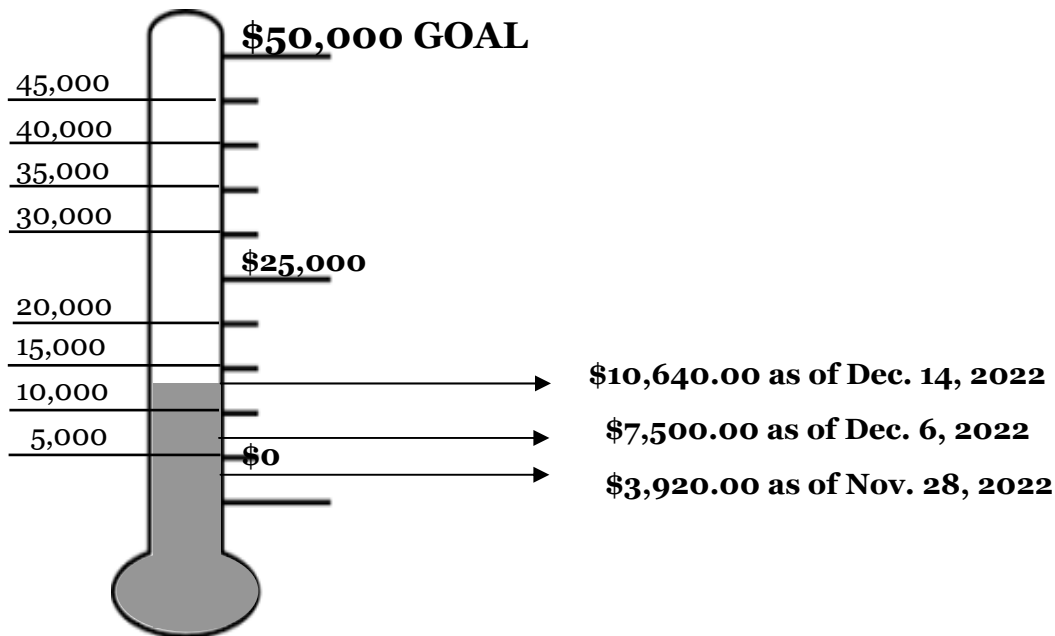

IT'S MEGA-RAFFLE TIME

By now, most parishioners have received raffle tickets in the mail. We ask that you purchase what you can afford. If possible, sell others to friends and neighbors. I know many people give lottery tickets at Christmas. Consider giving a raffle ticket instead. We all need to be a little creative as we strive to make this special raffle a great success. If you need more raffle tickets, they are available at the Rectory.

Tickets are $20.00 each. There will be three (3) prizes – 1st Prize will be 25% of the proceeds, 2nd Prize will be 15% of the proceeds and 3rd Prize will be 10% of the proceeds.

Please return raffle tickets and the money to the rectory or drop in the collection basket in church. The winning tickets will be pulled on January 8th, 2023, the Feast of the Epiphany.

Like so many families in our parish, the covid crisis has caused a serious financial strain for St. May's. This special raffle will help us make up some lost ground. We ask that you prayerfully consider how you might be able to help your parish and be assured that we are most grateful for whatever each family might be able to do.